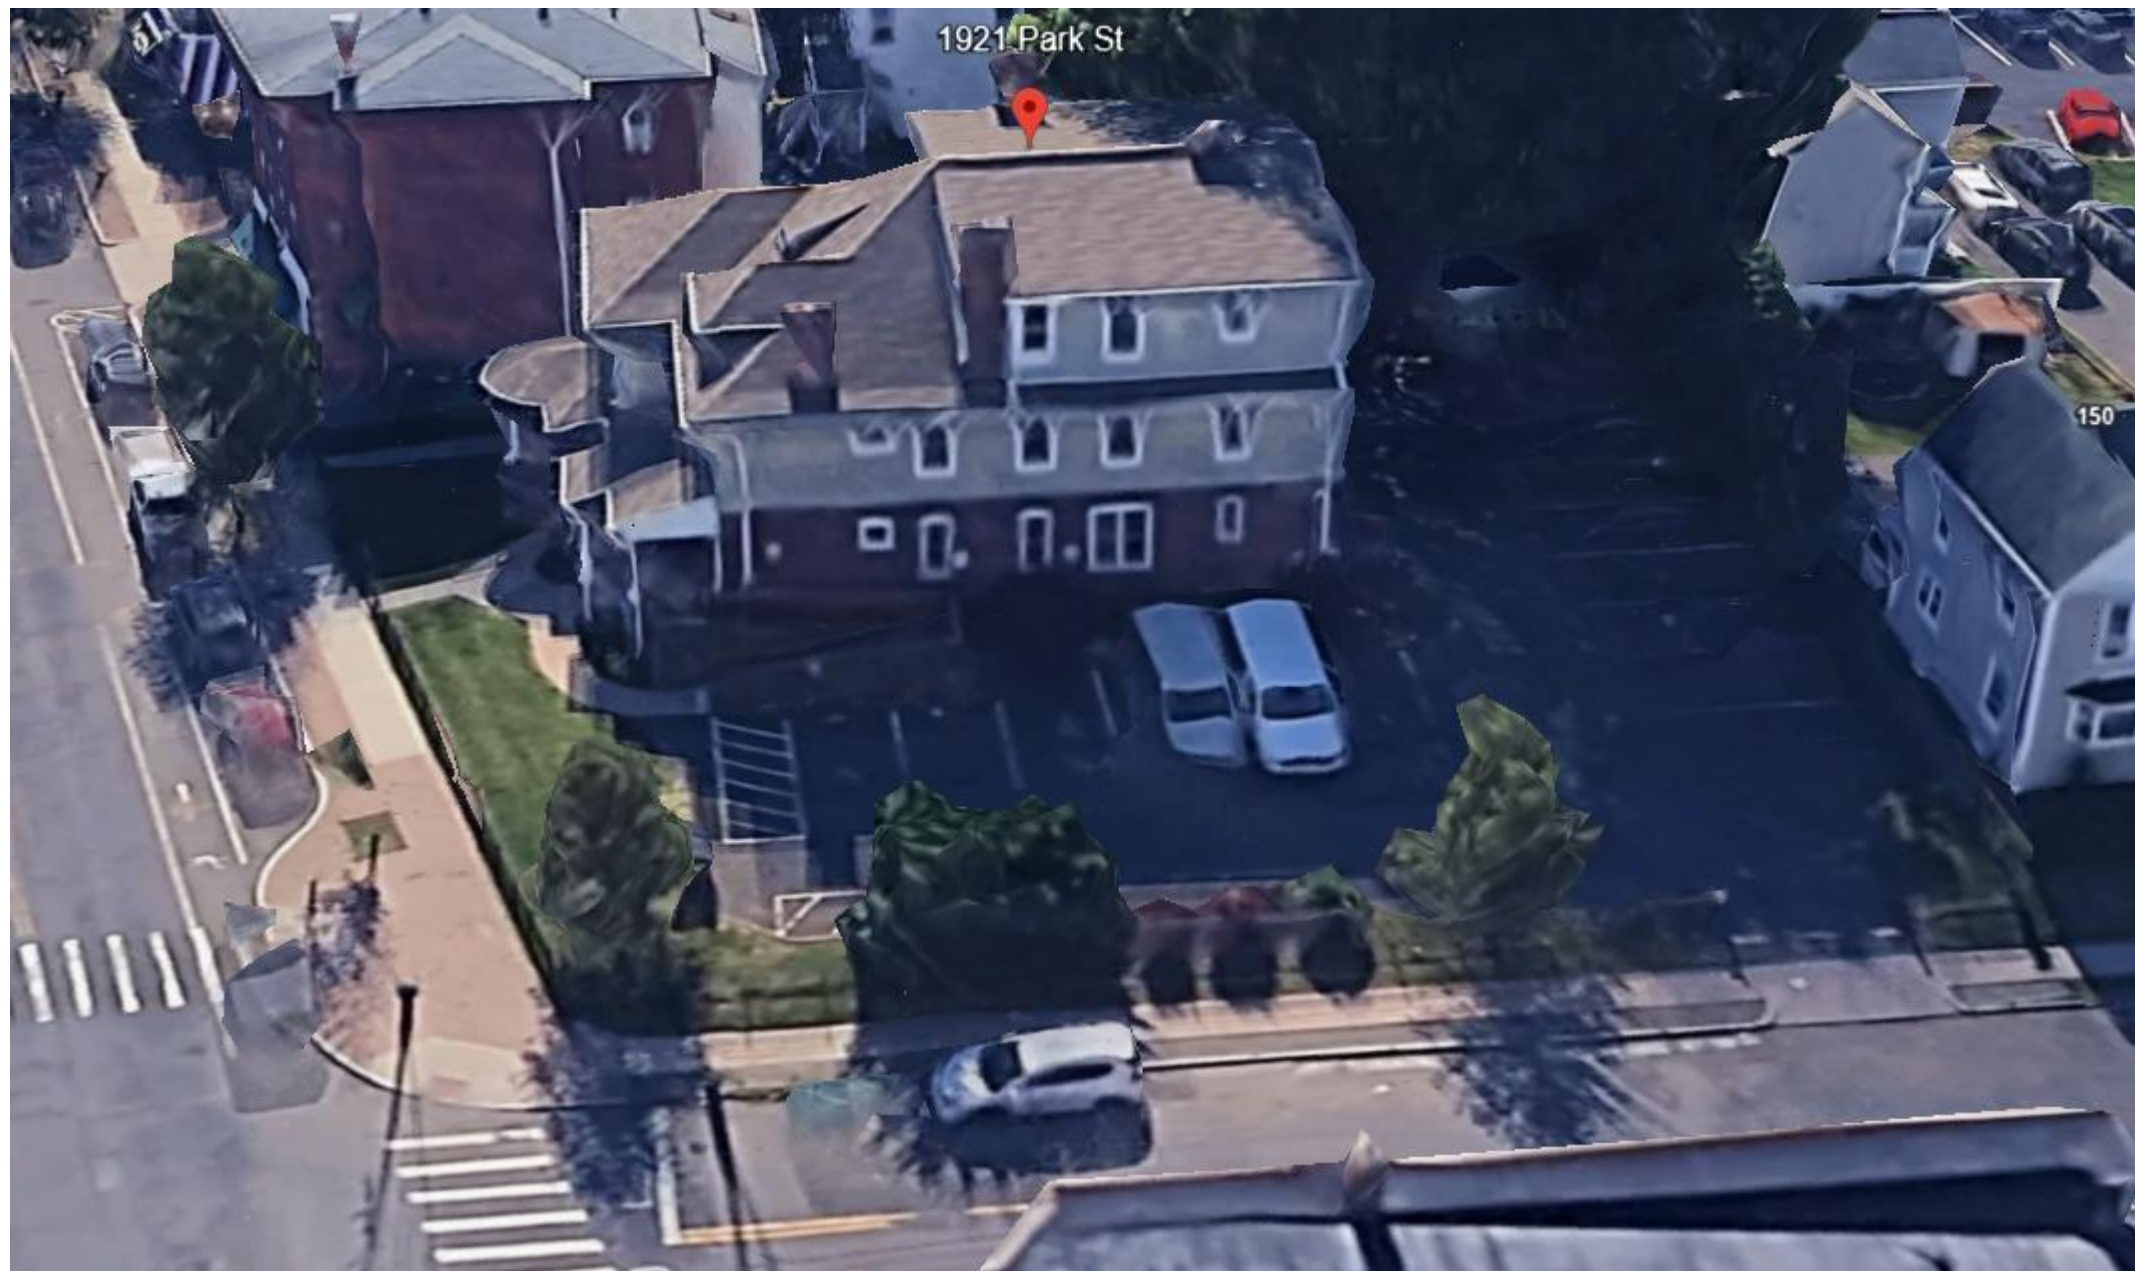

#10) 330 Market Street, Hartford